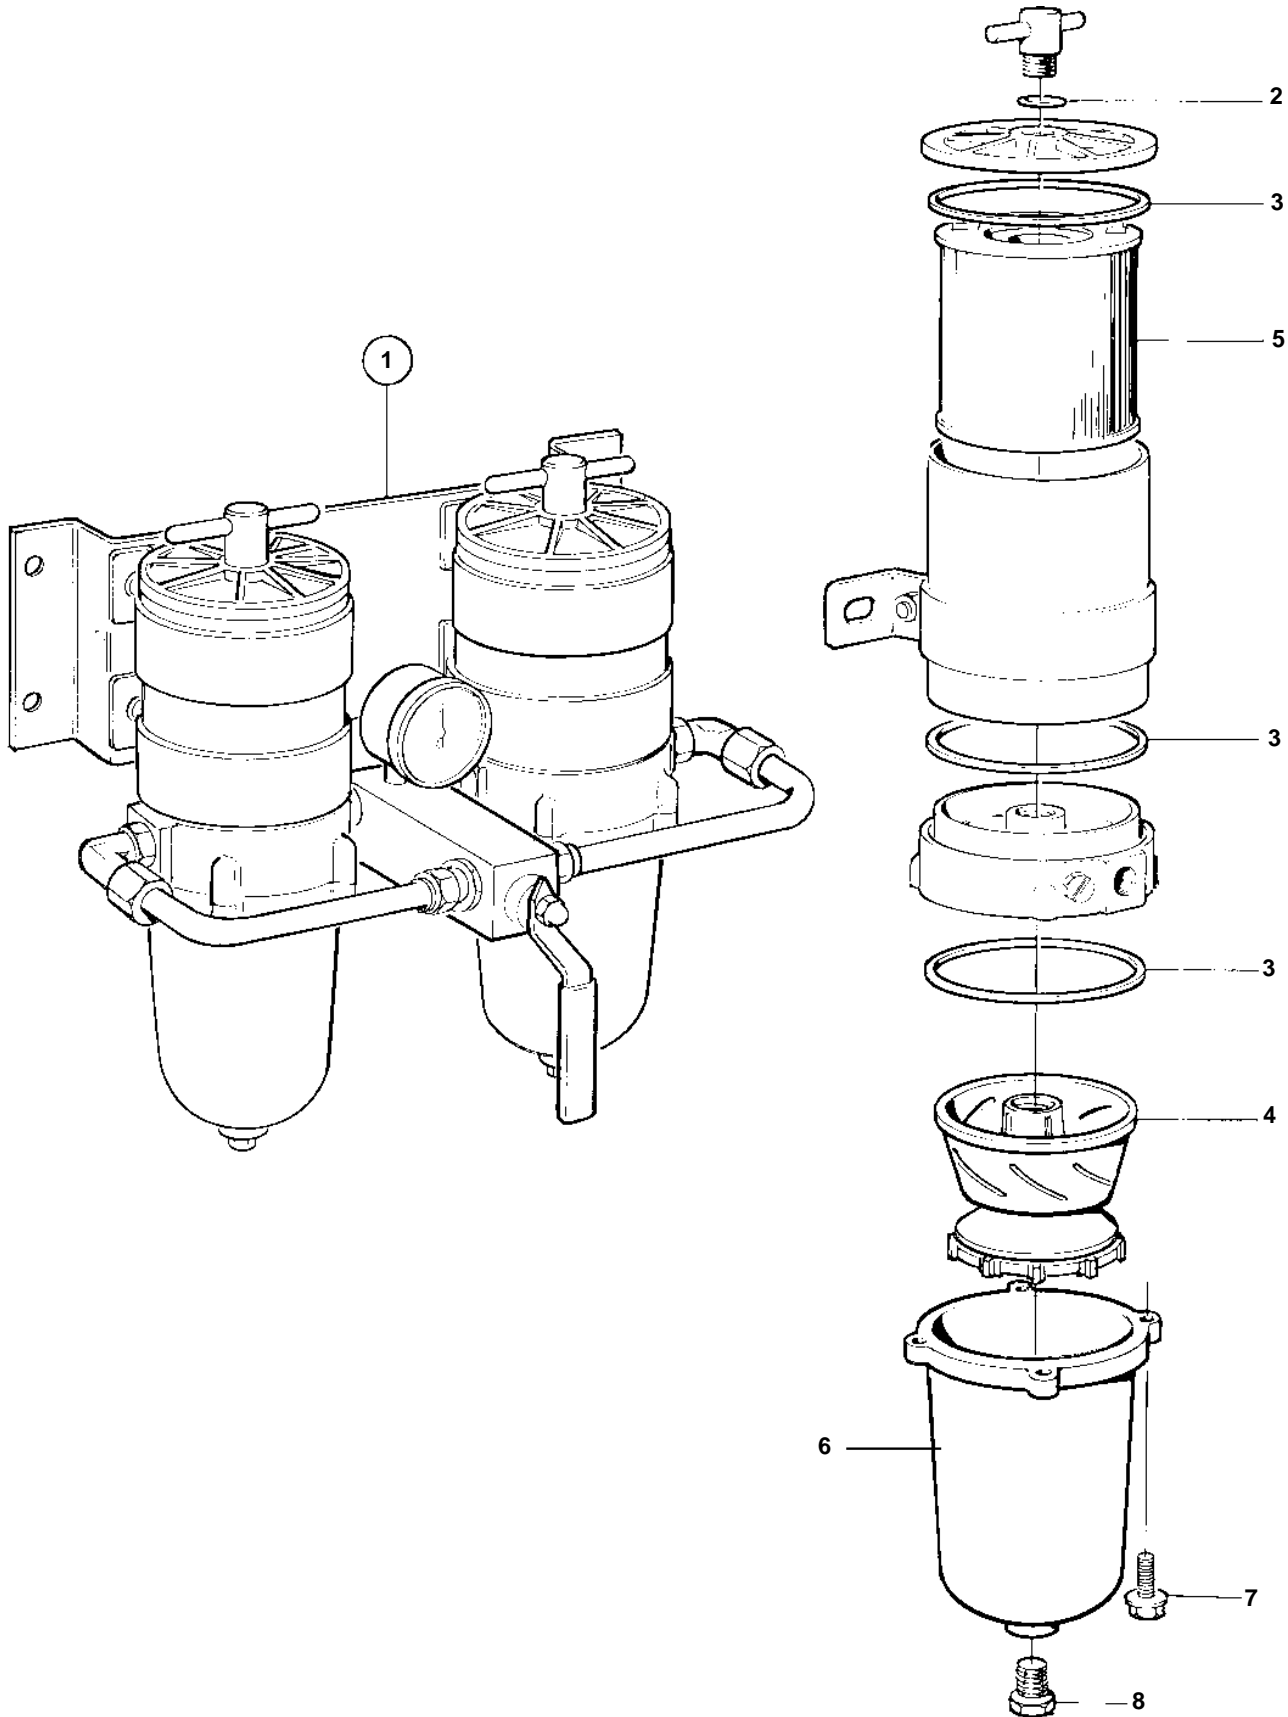

COMMON

15909

COMMON

REF	PART NO.	QTY	DESCRIPTION	SEE SEC.	NOTES
1	3825022	1	Fuel cleaner		LATE TYPE
			Bulletin 50-11A	50-11A-EN	Fuel Filters / Water Separators
2	838505	2	· O-ring		
3	846719	6	· Gasket		
4	3825028	2	· Turbine		
5	3825027	2	· Filter insert		
6	848293	2	· Bowl		
7	940094	8	· Screw		
8	952075	2	· Plug		